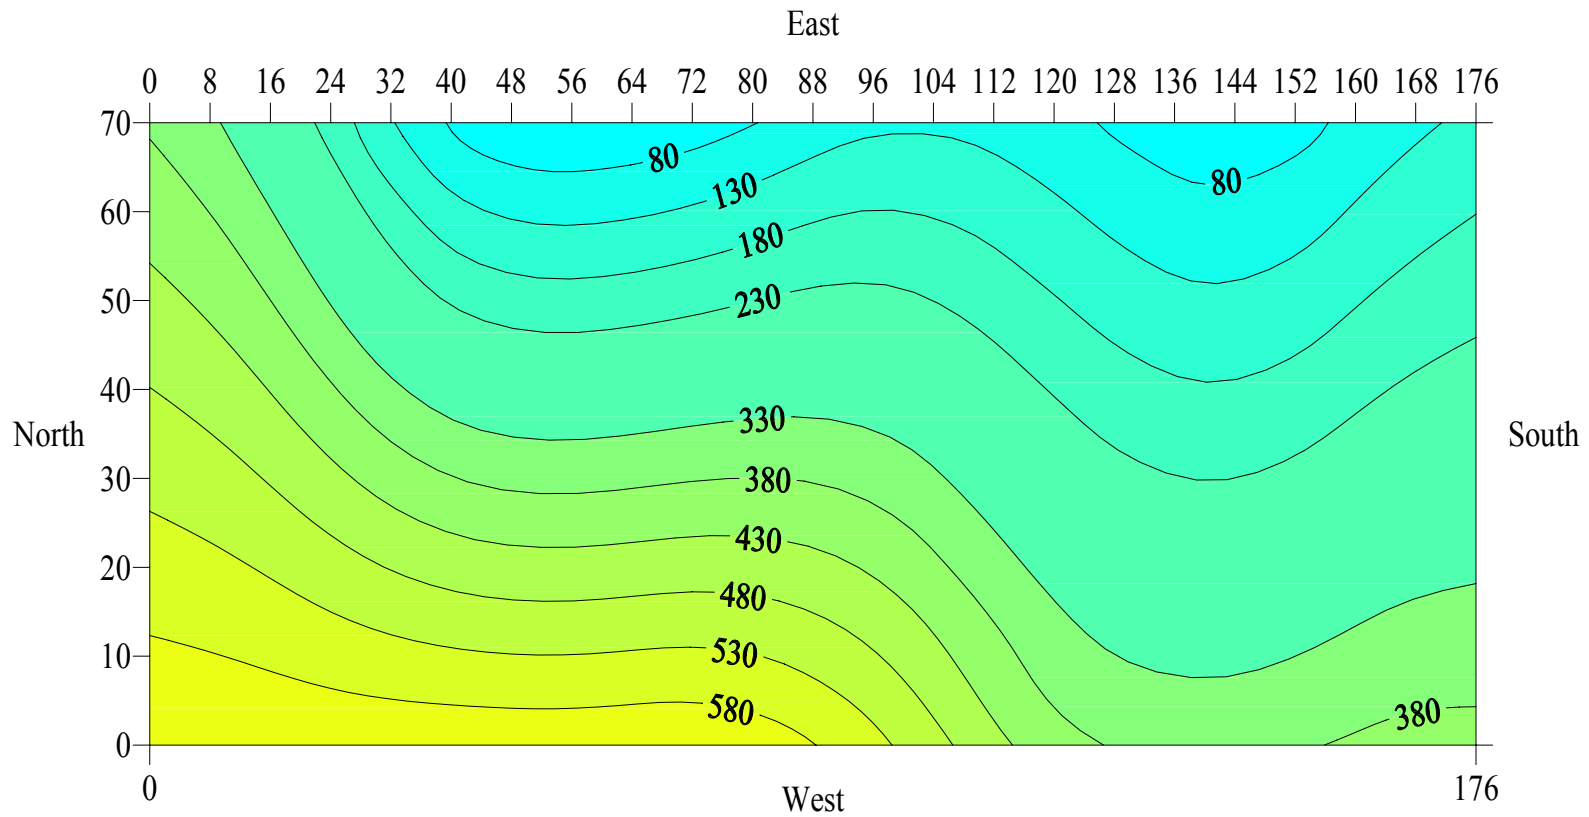

Cebro Frozen Foods

Air Sampling - Mold Specific

After 41 days Use Of Air Filtration Units

11-21-03

CFU/Cubic Meter of Air

MB-2 Air Sampler