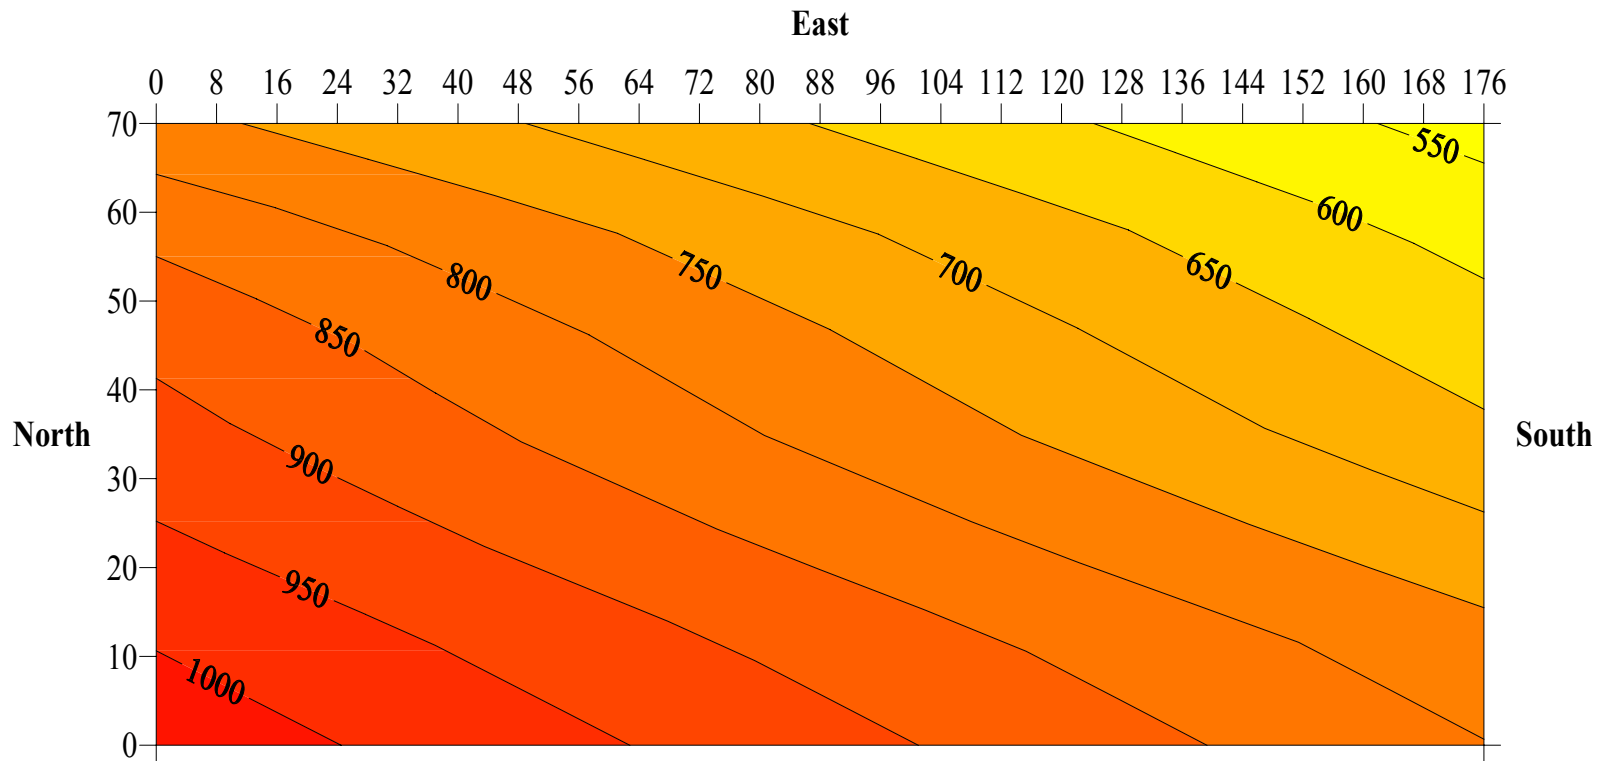

Cebro Frozen Foods

Air Sampling - Mold Specific

After 10 day Use Of Air Filtration Units

West
10-10-03

CFU/Cubic Meter of Air

MB-2 Air Sampler